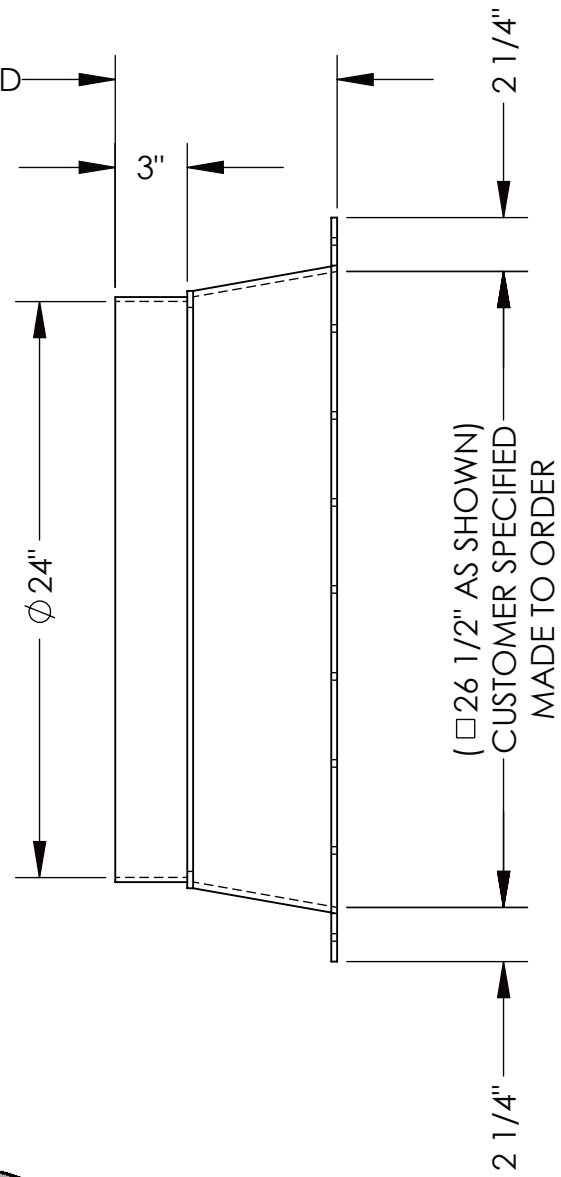

Ø 23 1/2" THRU

(9 1/4" AS SHOWN)
CUSTOMER SPECIFIED
MADE TO ORDER

4" MAX
SPACING
WILL VARY
DEPENDING
ON CUSTOMER
SPECIFIED OPENING

Ø 5/16" THRU

 **PLASTIC SUPPLY**
of PENNSYLVANIA
21 SOUTH LIMERICK RD. ROYERSFORD, PA 19468
(610) 326-5112 www.plasticsupply.net

MATERIAL: PVC GRAY

PVC TRANSITION SQ TO ROUND - MTO

PART #: **PVCTR24**