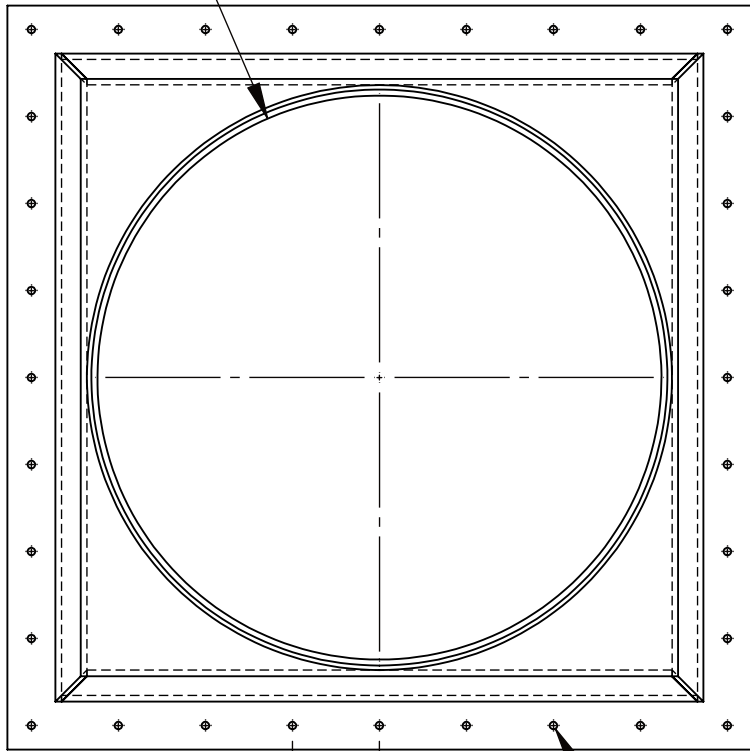

Ø 23 1/2" THRU

(9 1/4" AS SHOWN)
CUSTOMER SPECIFIED
MADE TO ORDER

4" MAX
SPACING
WILL VARY
DEPENDING
ON CUSTOMER
SPECIFIED OPENING

Ø 5/16" THRU

 **PLASTIC SUPPLY**
of PENNSYLVANIA
21 SOUTH LIMERICK RD. ROYERSFORD, PA 19468
(610) 326-5112 www.plasticsupply.net

MATERIAL: PVC GRAY

PVC TRANSITION SQ TO ROUND - MTO

PART #: **PVCTR24**