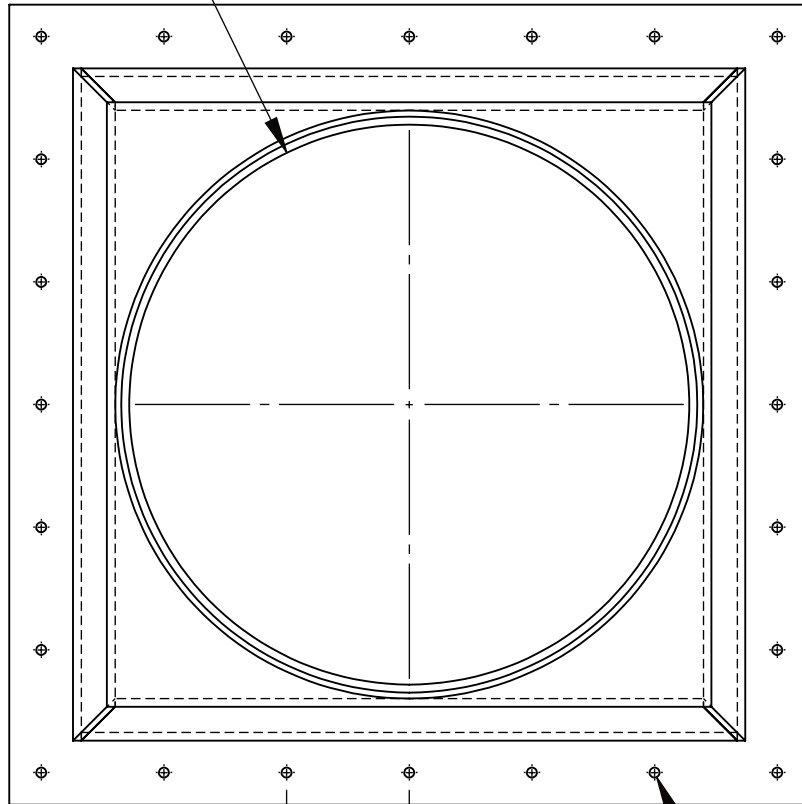

Ø 17 1/2" THRU

4" MAX
SPACING
WILL VARY
DEPENDING
ON CUSTOMER
SPECIFIED OPENING

Ø 5/16" THRU

 **PLASTIC SUPPLY**
of PENNSYLVANIA
21 SOUTH LIMERICK RD. ROYERSFORD, PA 19468
(610) 326-5112 www.plasticsupply.net

MATERIAL: PVC GRAY

PVC TRANSITION SQ TO ROUND - MTO

PART #: **PVCTR18**