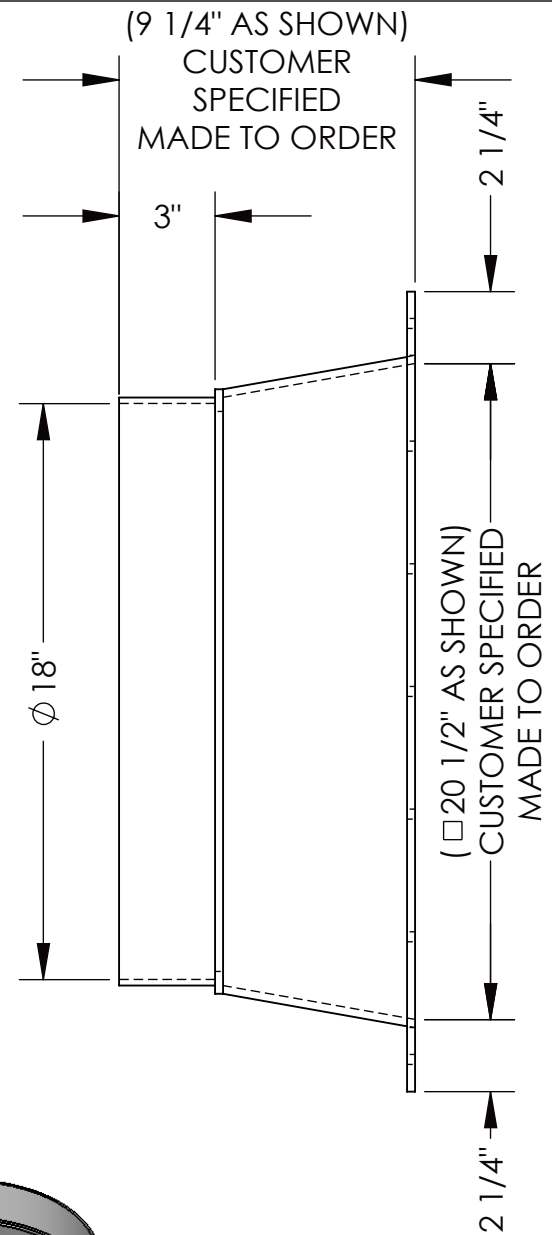

Ø 17 1/2" THRU

4" MAX
SPACING
WILL VARY
DEPENDING
ON CUSTOMER
SPECIFIED OPENING

Ø 5/16" THRU

 **PLASTIC SUPPLY**
of PENNSYLVANIA
21 SOUTH LIMERICK RD. ROYERSFORD, PA 19468
(610) 326-5112 www.plasticsupply.net

MATERIAL: PVC GRAY

PVC TRANSITION SQ TO ROUND - MTO

PART #: **PVCTR18**