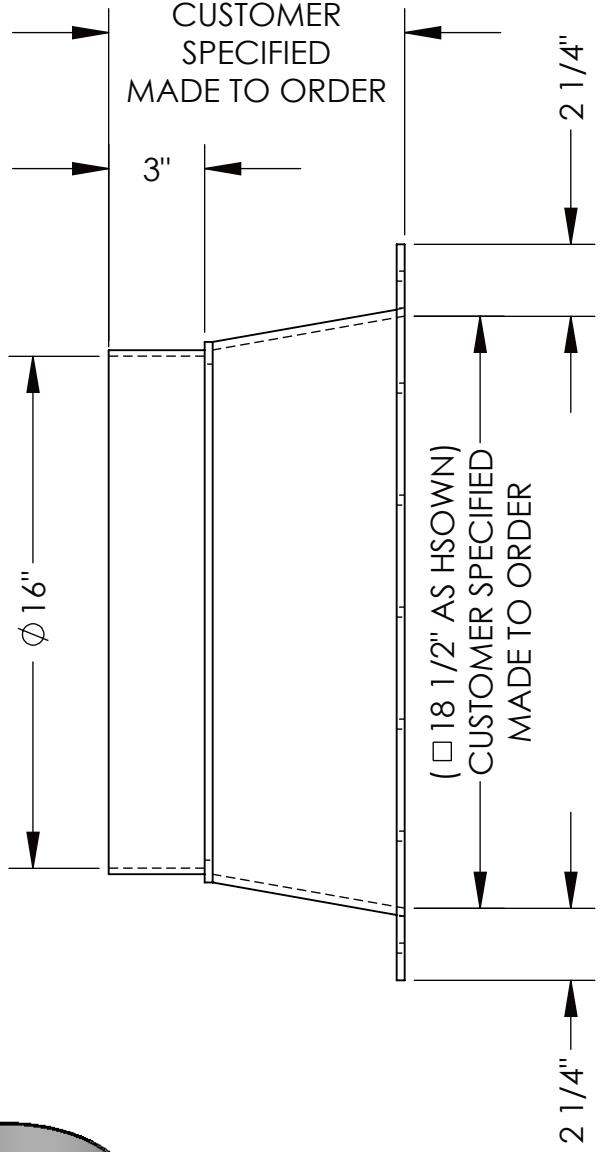

Ø 15 1/2" THRU

4" MAX SPACING WILL VARY DEPENDING ON CUSTOMER SPECIFIED OPENING

Ø 5/16" THRU

(9 1/4" AS SHOWN)

PLASTIC SUPPLY
 of PENNSYLVANIA
 21 SOUTH LIMERICK RD. ROYERSFORD, PA 19468
 (610) 326-5112 www.plasticsupply.net

MATERIAL: PVC GRAY

PVC TRANSITION SQ TO ROUND - MTO

PART #: **PVCTR16**