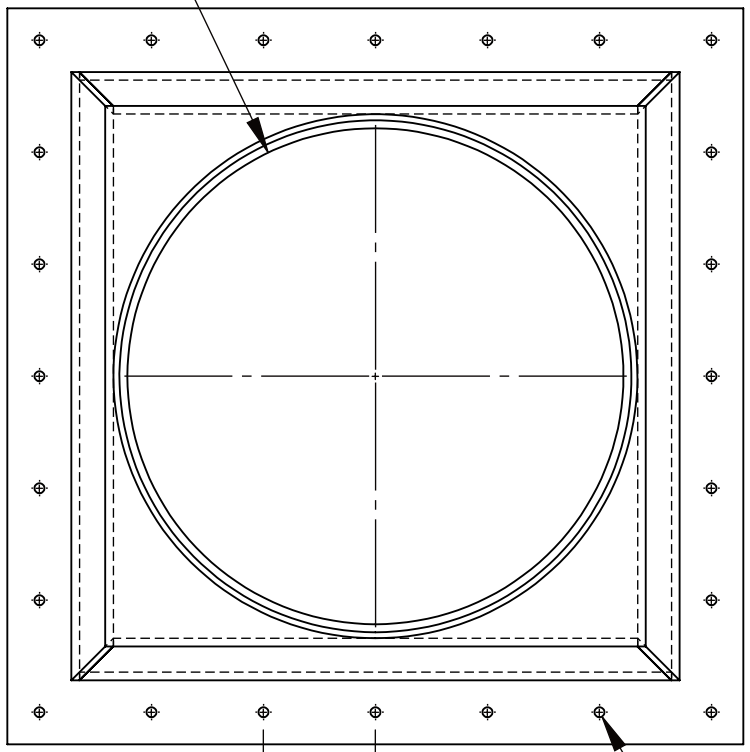

Ø 15 1/2" THRU

4" MAX SPACING WILL VARY DEPENDING ON CUSTOMER SPECIFIED OPENING

Ø 5/16" THRU

(9 1/4" AS SHOWN)

PLASTIC SUPPLY
 of PENNSYLVANIA
 21 SOUTH LIMERICK RD. ROYERSFORD, PA 19468
 (610) 326-5112 www.plasticsupply.net

MATERIAL: PVC GRAY

PVC TRANSITION SQ TO ROUND - MTO

PART #: **PVCTR16**