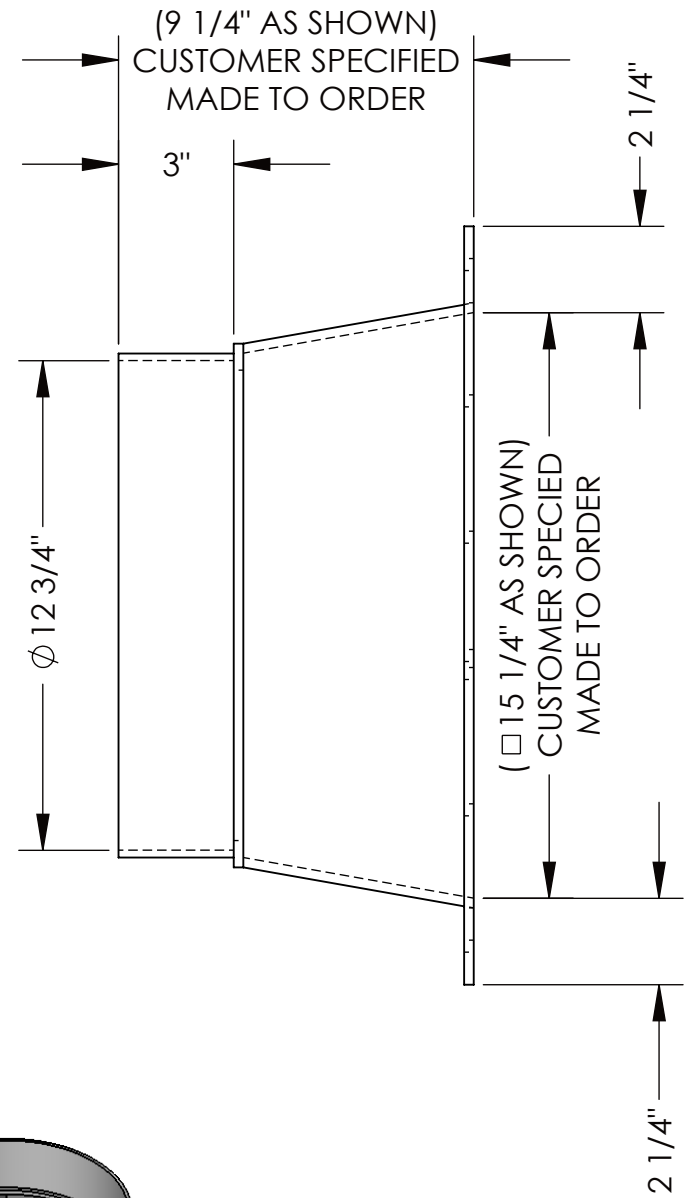

Ø 12 1/4" THRU

4" MAX
SPACING
WILL VARY
DEPENDING
ON CUSTOMER
SPECIFIED OPENING

Ø 5/16" THRU

 **PLASTIC SUPPLY**
of PENNSYLVANIA
21 SOUTH LIMERICK RD. ROYERSFORD, PA 19468
(610) 326-5112 www.plasticsupply.net

MATERIAL: PVC GRAY

PVC TRANSITION SQ TO ROUND - MTO

PART #: **PVCTR12**