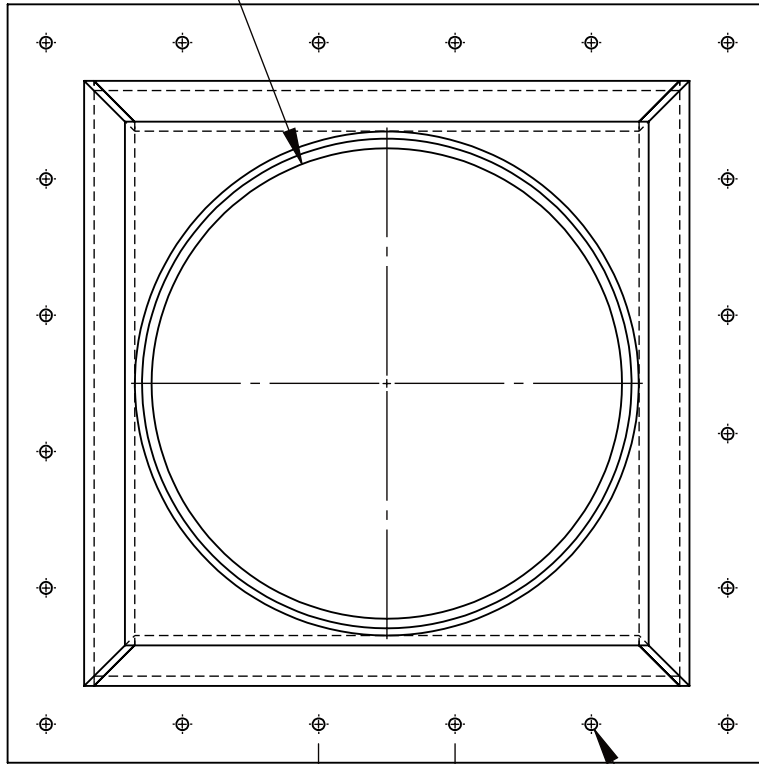

Ø 12 1/4" THRU

4" MAX
SPACING
WILL VARY
DEPENDING
ON CUSTOMER
SPECIFIED OPENING

Ø 5/16" THRU

 **PLASTIC SUPPLY**
of PENNSYLVANIA
21 SOUTH LIMERICK RD. ROYERSFORD, PA 19468
(610) 326-5112 www.plasticsupply.net

MATERIAL: PVC GRAY

PVC TRANSITION SQ TO ROUND - MTO

PART #: **PVCTR12**