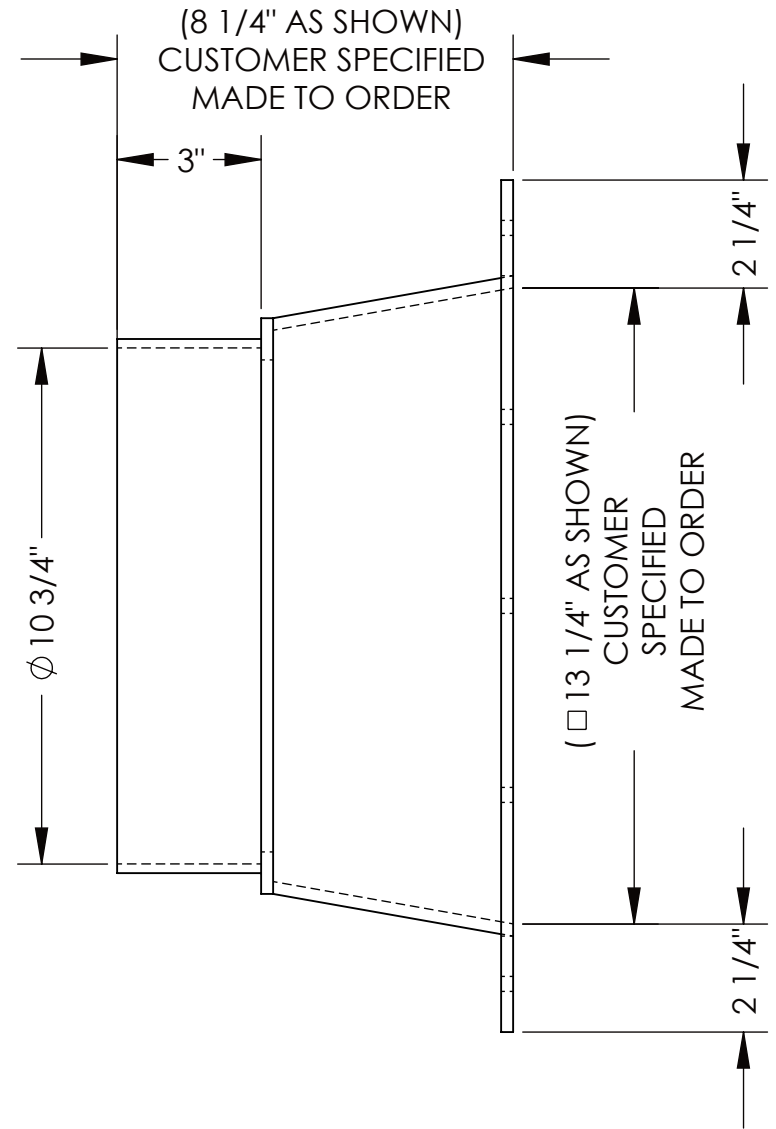

Ø 10 1/4" THRU

4" MAX SPACING WILL VARY DEPENDING ON CUSTOMER SPECIFIED OPENING

Ø 5/16" THRU

PLASTIC SUPPLY
 of PENNSYLVANIA
 21 SOUTH LIMERICK RD. ROYERSFORD, PA 19468
 (610) 326-5112 www.plasticsupply.net

MATERIAL: PVC GRAY

PVC TRANSITION SQ TO ROUND - MTO

PART #: **PVCTR10**