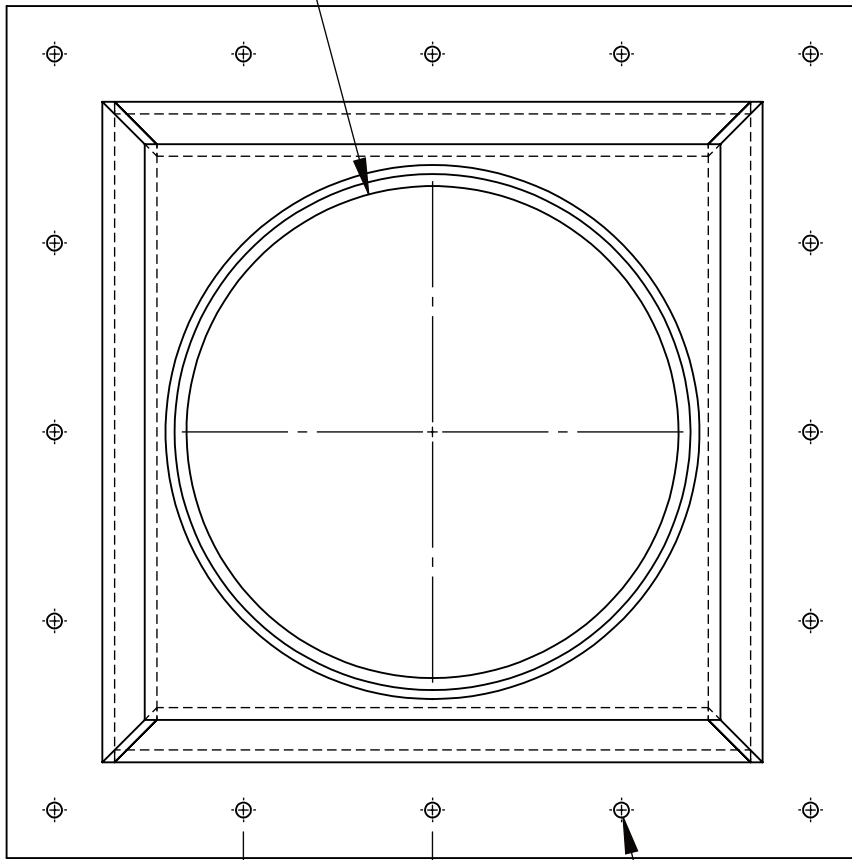

Ø 10 1/4" THRU

4" MAX SPACING WILL VARY DEPENDING ON CUSTOMER SPECIFIED OPENING

Ø 5/16" THRU

PLASTIC SUPPLY
 of PENNSYLVANIA
 21 SOUTH LIMERICK RD. ROYERSFORD, PA 19468
 (610) 326-5112 www.plasticsupply.net

MATERIAL: PVC GRAY

PVC TRANSITION SQ TO ROUND - MTO

PART #: **PVCTR10**