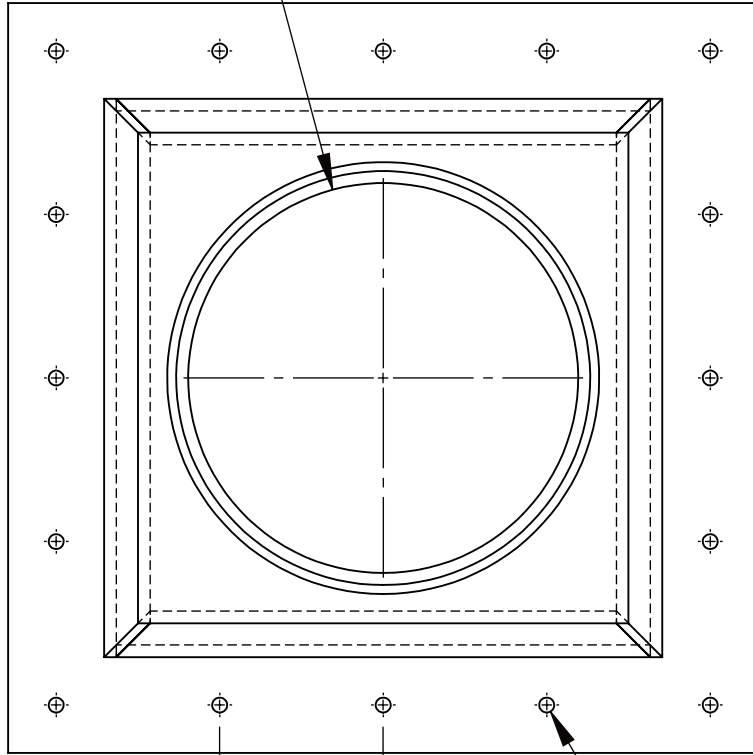

Ø 8 1/8" THRU

Ø 5/16" THRU

4" MAX
SPACING
WILL VARY
DEPENDING
ON CUSTOMER
SPECIFIED OPENING

PLASTIC SUPPLY
of PENNSYLVANIA
21 SOUTH LIMERICK RD. ROYERSFORD, PA 19468
(610) 326-5112 www.plasticsupply.net

MATERIAL: PVC GRAY

PVC TRANSITION SQ TO ROUND - MTO

PART #: **PVCTR08**