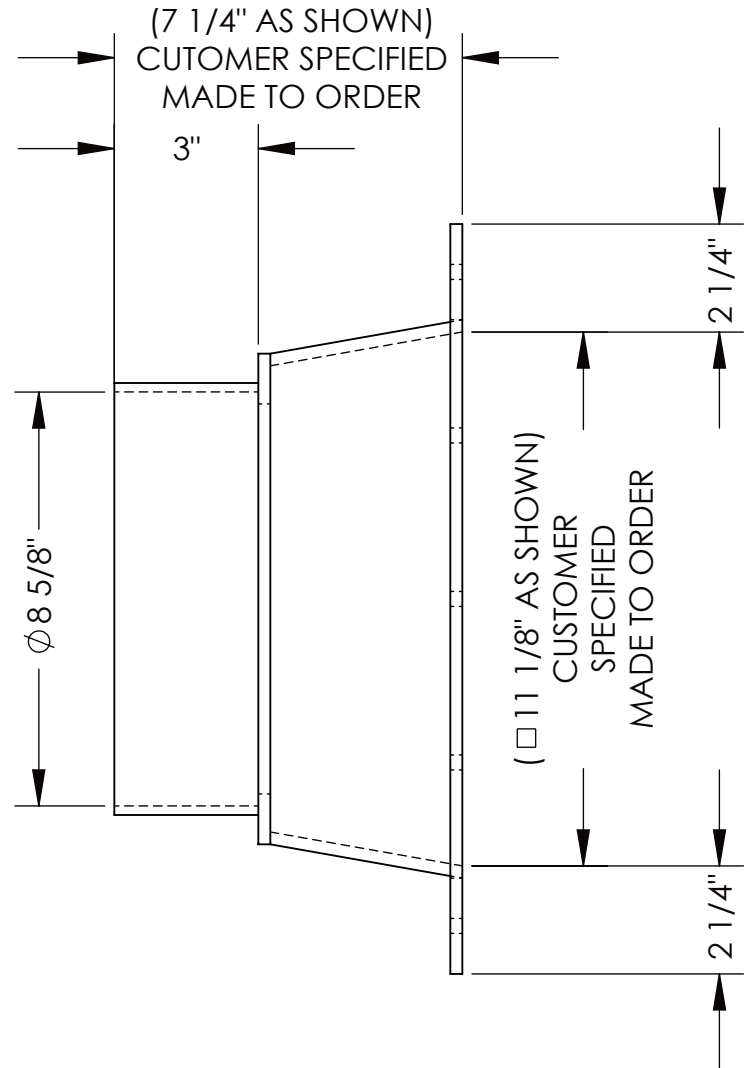

Ø 8 1/8" THRU

Ø 5/16" THRU

4" MAX
SPACING
WILL VARY
DEPENDING
ON CUSTOMER
SPECIFIED OPENING

PLASTIC SUPPLY
of PENNSYLVANIA
21 SOUTH LIMERICK RD. ROYERSFORD, PA 19468
(610) 326-5112 www.plasticsupply.net

MATERIAL: PVC GRAY

PVC TRANSITION SQ TO ROUND - MTO

PART #: **PVCTR08**