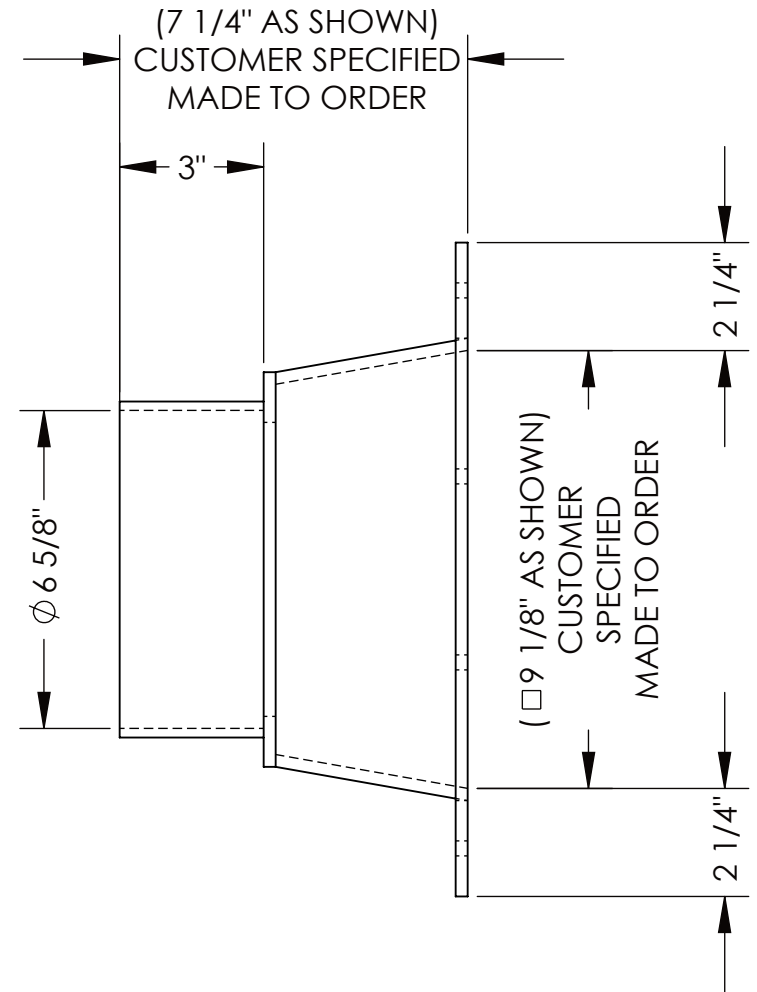

Ø 6 1/8" THRU

Ø 5/16" THRU

4" MAX  
SPACING  
WILL VARY  
DEPENDING  
ON CUSTOMER  
SPECIFIED OPENING

 **PLASTIC SUPPLY**  
of PENNSYLVANIA  
21 SOUTH LIMERICK RD. ROYERSFORD, PA 19468  
(610) 326-5112 www.plasticsupply.net

MATERIAL: PVC GRAY

PVC TRANSITION SQ TO ROUND - MTO

PART #: **PVCTR06**