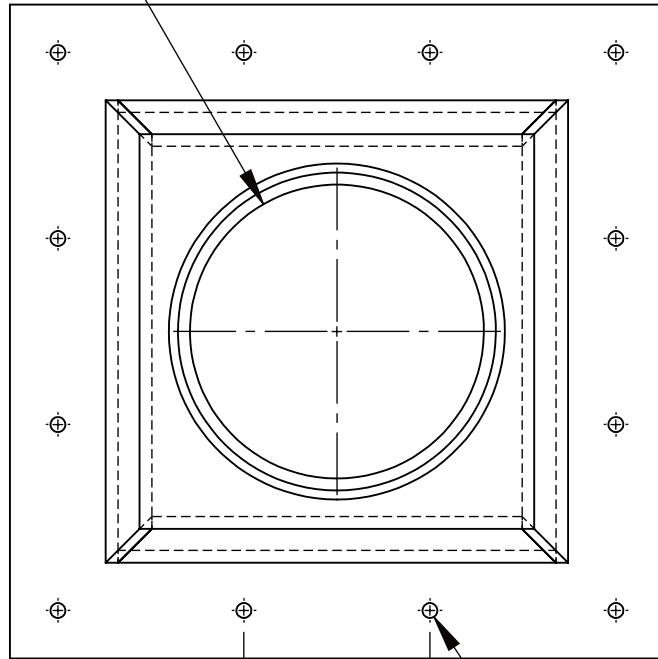

Ø 6 1/8" THRU

Ø 5/16" THRU

4" MAX  
SPACING  
WILL VARY  
DEPENDING  
ON CUSTOMER  
SPECIFIED OPENING

 **PLASTIC SUPPLY**  
of PENNSYLVANIA  
21 SOUTH LIMERICK RD. ROYERSFORD, PA 19468  
(610) 326-5112 www.plasticsupply.net

MATERIAL: PVC GRAY

PVC TRANSITION SQ TO ROUND - MTO

PART #: **PVCTR06**