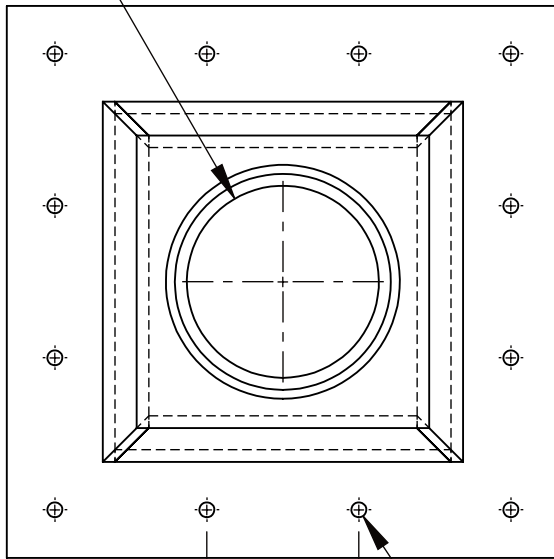

Ø 4" THRU

4" MAX
SPACING
WILL VARY
DEPENDING
ON CUSTOMER
SPECIFIED OPENING

Ø 5/16" THRU

PLASTIC SUPPLY

of PENNSYLVANIA

21 SOUTH LIMERICK RD. ROYERSFORD, PA 19468
(610) 326-5112 www.plasticsupply.net

MATERIAL: PVC GRAY

PVC TRANSITION SQ TO ROUND - MTO

PART #: **PVCTR04**