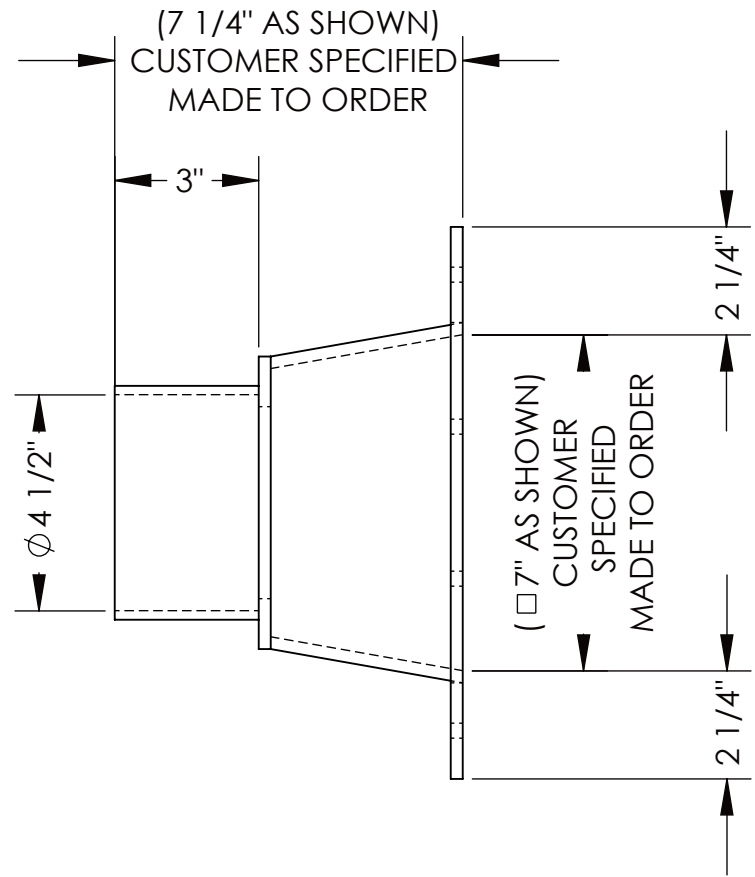

Ø 4" THRU

4" MAX
SPACING
WILL VARY
DEPENDING
ON CUSTOMER
SPECIFIED OPENING

Ø 5/16" THRU

PLASTIC SUPPLY

of PENNSYLVANIA

21 SOUTH LIMERICK RD. ROYERSFORD, PA 19468
(610) 326-5112 www.plasticsupply.net

MATERIAL: PVC GRAY

PVC TRANSITION SQ TO ROUND - MTO

PART #: **PVCTR04**