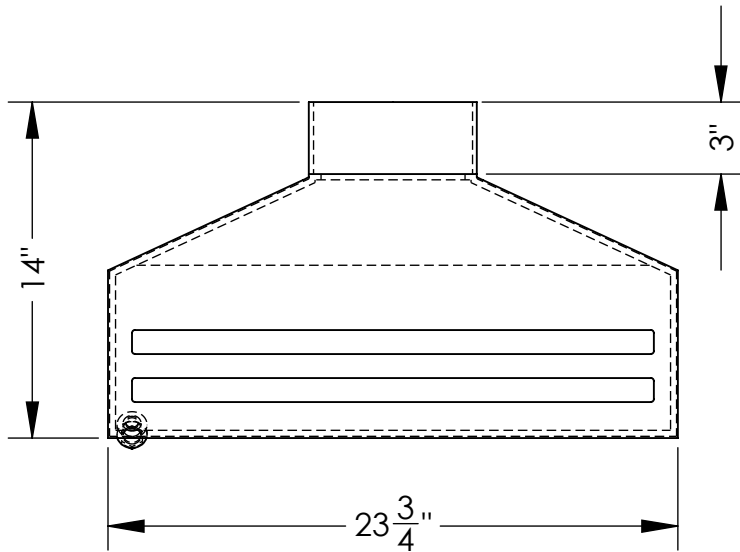

6" DUCT INLET

$\phi 6 \frac{5}{8}$ " I.D.

1/2" FPT
COUPLING

1/2" NPT
THREADED PLUG

1/4" WALL

 **PLASTIC SUPPLY**
of PENNSYLVANIA
21 SOUTH LIMERICK RD. ROYERSFORD, PA 19468
(610) 326-5112 www.plasticsupply.net

MATERIAL: PVC GRAY

PVC INTAKE FUME HOOD, STYLE 1

PART #: **PVCHS124**