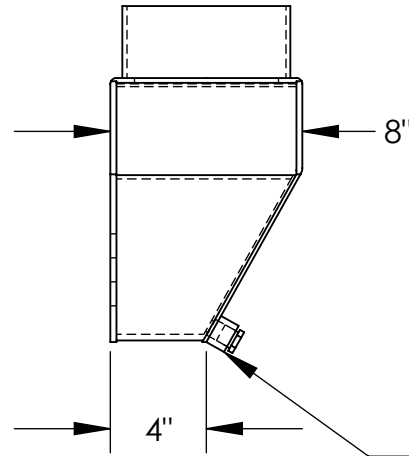

6" DUCT INLET

$\phi 6 \frac{5}{8}$ " I.D.

1/2" FPT
COUPLING

1/2" NPT
THREADED PLUG

1/4" WALL

 **PLASTIC SUPPLY**
of PENNSYLVANIA
21 SOUTH LIMERICK RD. ROYERSFORD, PA 19468
(610) 326-5112 www.plasticsupply.net

MATERIAL: PVC GRAY

PVC INTAKE FUME HOOD, STYLE 1

PART #: **PVCHS124**