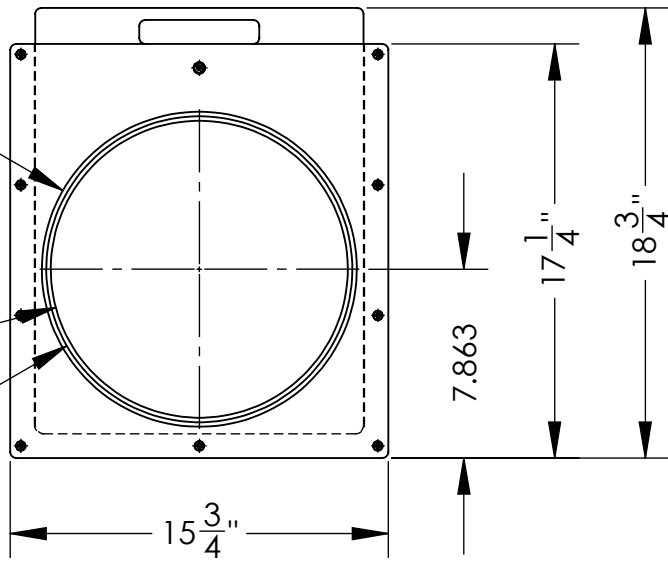

$\phi 13 \frac{1}{8}$ " O.D.

$\phi 12 \frac{3}{8}$ " THRU

$\phi 12 \frac{3}{4}$ " I.D.

 **PLASTIC SUPPLY**
of PENNSYLVANIA
21 SOUTH LIMERICK RD. ROYERSFORD, PA 19468
(610) 326-5112 www.plasticsupply.net

MATERIAL: PVC GRAY

PVC BLASTGATE

PART #: **PVCB12**