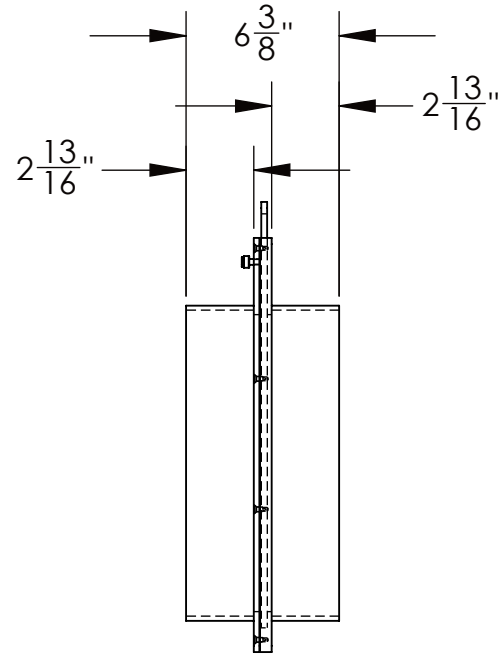

$\phi 13 \frac{1}{8}$ " O.D.

$\phi 12 \frac{3}{8}$ " THRU

$\phi 12 \frac{3}{4}$ " I.D.

 **PLASTIC SUPPLY**
of PENNSYLVANIA
21 SOUTH LIMERICK RD. ROYERSFORD, PA 19468
(610) 326-5112 www.plasticsupply.net

MATERIAL: PVC GRAY

PVC BLASTGATE

PART #: **PVCB12**