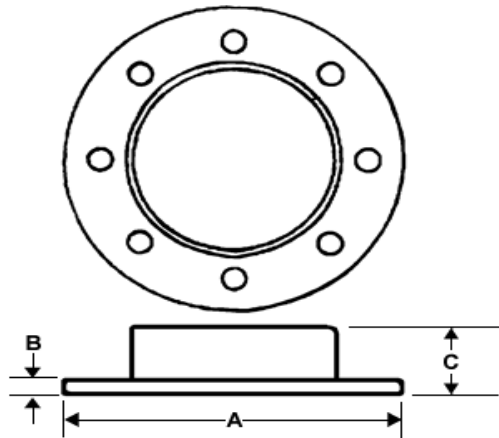

1400 Maple Street
Pottstown, PA 19464

Phone: 610-326-5112
Fax: 610-326-7852

PVC FLANGE

Part Number	Size	Socket ID	A	B	C	No. Bolt Holes	Bolt Circle Dia.
PVCF04	4"	4-1/2"	8-1/2"	1/4"	2-1/4"	4	6-3/4"
PVCF06	6"	6-5/8"	10"	1/4"	3-1/4"	8	8-1/2"
PVCF08	8"	8-5/8"	12"	1/4"	3-1/4"	10	10-1/2"
PVCF10	10"	10-3/4"	14"	1/4"	3-1/4"	12	12-1/2"
PVCF12	12"	12-3/4"	16"	1/4"	3-3/4"	16	14-3/8"
PVCF14	14"	14"	18"	1/4"	3-3/4"	16	16-1/2"
PVCF16	16"	16"	20"	1/4"	3-3/4"	18	18-1/2"
PVCF18	18"	18"	22"	1/4"	3-3/4"	20	20-1/2"
PVCF20	20"	20"	24"	1/4"	3-3/4"	22	22-1/2"
PVCF24	24"	24"	28"	1/4"	3-3/4"	24	26-1/2"

Bolt Hole Diameter on all Flanges is 5/16"